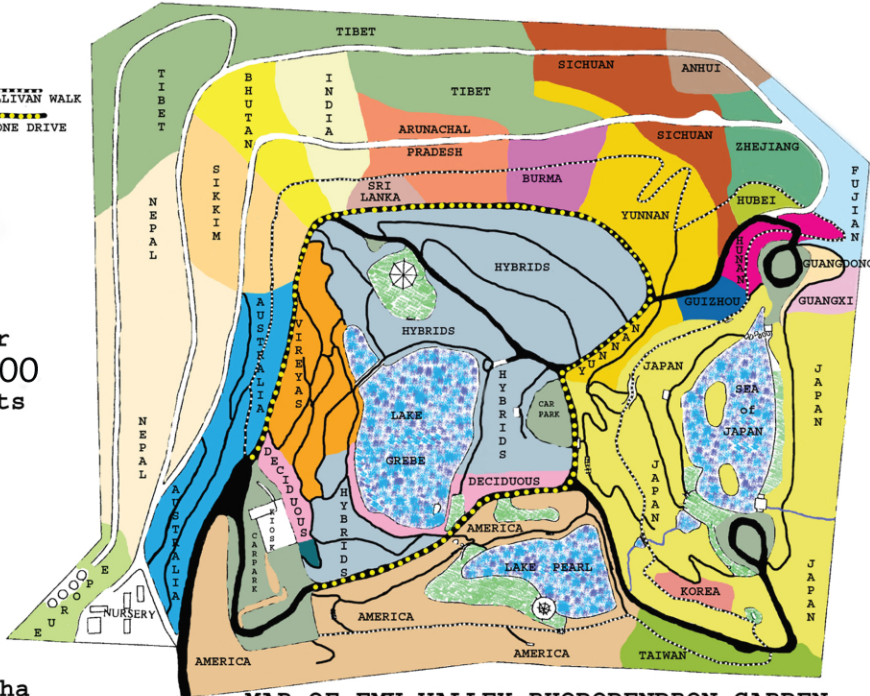

NOEL SULLIVAN WALK  
BOB MALONE DRIVE

over  
20 000  
plants

11 ha

MAP OF EMU VALLEY RHODODENDRON GARDEN